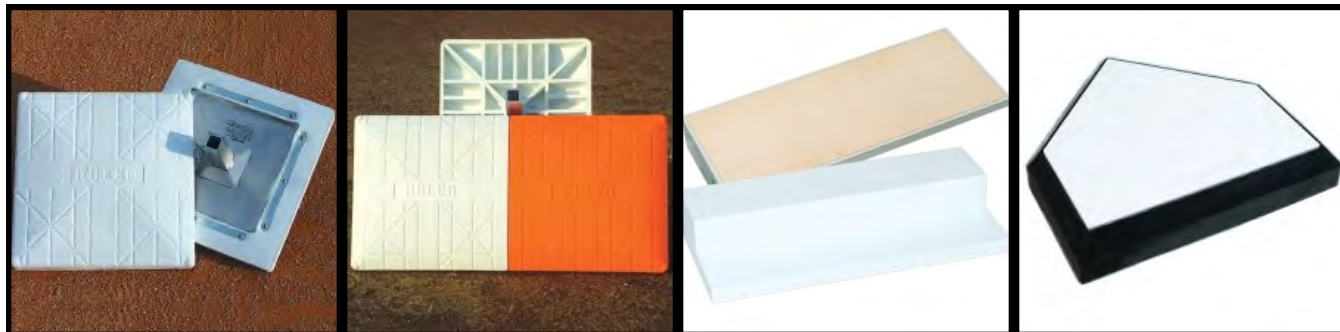

BOLCO BASES

Pro Style.....	2
Safety Bases.....	2
Magnetic Super Bases	3
Magnetic Double 1st Bases	3
Adams / Professional Bases	3
Waffle Throw Down Bases.....	4
Waffle Throw Down Home Plate.....	4
Rubber Throw Down Base Set.....	4
Stake Down Home Plate	5
All Play Home Plate.....	5
Max All Play Home Plate.....	5
End Spiked Pitching Rubbers.....	6
Four Way Pitching Rubbers	6
Pitching Rubbers	6
Dual Ground Anchors	6
Ground Anchor	7
Anchor Top Plates	7
Base/Anchor Plug	7
Dig Out Tool.....	7
Cleat Cleaner Mat	7

\$119.19

SAFETY BASES

#150-SB

Set of 3 regulation size 15" x 15" x 2-1/2" slide over safety bases for all skill levels
Modular one piece all rubber construction
Tapered sides
Heavy gauge non-collapsible textured white rubber
Universal aluminum stanchion fits both male and female ground anchor
Ground anchor not included (see page ??)
Shipping weight: 26 lbs. per set